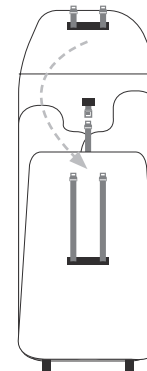

how to store

length	60 cm	23.6 in
width	21 cm	8.3 in
height	42 cm	16.5 in
weight	3 kg	6.6 lbs

how to fold

1

2

3

4

how to use

GEO

cot

length	94 cm	37.0 in
width	57 cm	22.4 in
height	43 cm	16.9 in
weight	18,5 kg	40.8 lbs

seat

length	94 cm	37.0 in
width	57 cm	22.4 in
height	42 cm	16.5 in
weight	17,3 kg	38.1 lbs

upper seat/lower cot