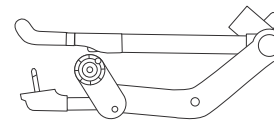

how to use

for Joolz Day, Joolz Day², Joolz Day³ & Joolz Day⁺

DAY