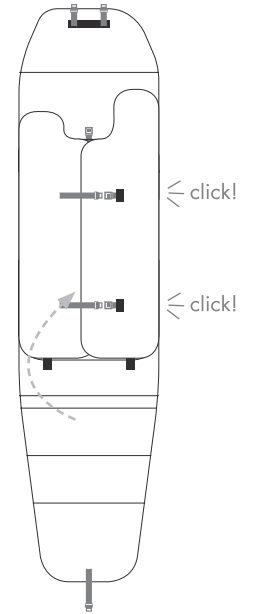

how to store

length	60 cm	23.6 in
width	21 cm	8.3 in
height	42 cm	16.5 in
weight	3 kg	6.6 lbs

how to fold

1

2

3

4

how to use