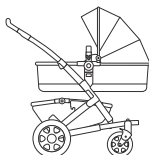

for Joolz Geo & Joolz Geo² duo

sizes & weights

HUB

seat

length	76 cm	29.9 in
width	57 cm	22.4 in
height	36 cm	14.2 in
weight	14,5 kg	32 lbs

cot

length	83 cm	32.7 in
width	57 cm	22.4 in
height	41 cm	16.1 in
weight	14,6 kg	32.2 lbs

cocoon

length	76 cm	29.9 in
width	57 cm	22.4 in
height	36 cm	14.2 in
weight	15,5 kg	34.2 lbs

DAY

cot

length	89 cm	35.0 in
width	57 cm	22.4 in
height	43 cm	16.9 in
weight	17,2 kg	37.9 lbs

seat

length	89 cm	35.0 in
width	57 cm	22.4 in
height	42 cm	16.5 in
weight	16,2 kg	35.7 lbs

GEO

cot

length	94 cm	37.0 in
width	57 cm	22.4 in
height	43 cm	16.9 in
weight	18,5 kg	40.8 lbs

seat

length	94 cm	37.0 in
width	57 cm	22.4 in
height	42 cm	16.5 in
weight	17,3 kg	38.1 lbs

upper seat/lower cot