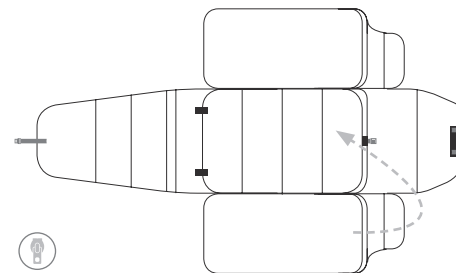

how to use

for Joolz Day, Joolz Day², Joolz Day³ & Joolz Day⁺

DAY