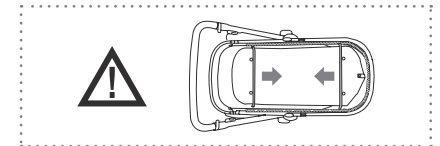

how to use

for Joolz Day, Joolz Day², Joolz Day³ & Joolz Day⁺

DAY