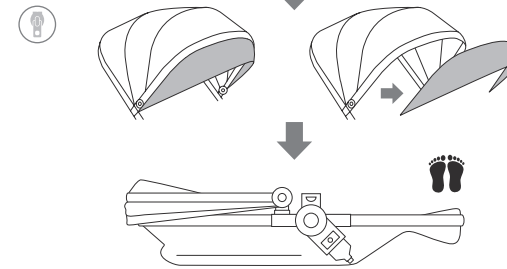

how to use

for Joolz Day, Joolz Day², Joolz Day³ & Joolz Day⁺

DAY