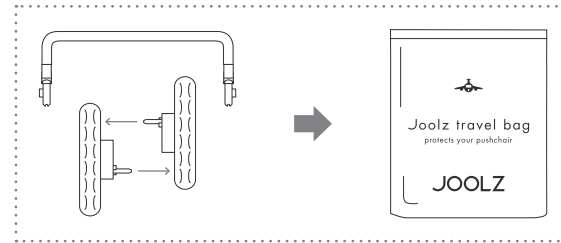

for Joolz Geo & Joolz Geo² duo

sizes & weights

HUB

seat

length	76 cm	29.9 in
width	57 cm	22.4 in
height	36 cm	14.2 in
weight	14,5 kg	32 lbs

cot

length	83 cm	32.7 in
width	57 cm	22.4 in
height	41 cm	16.1 in
weight	14,6 kg	32.2 lbs