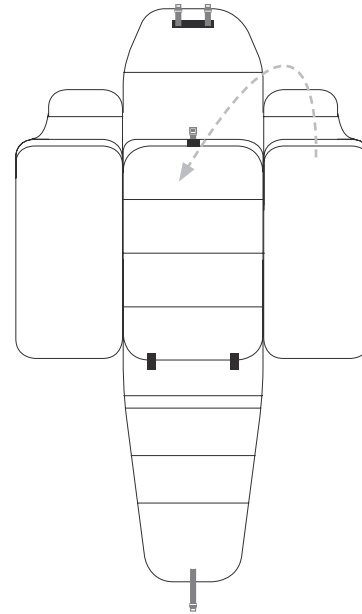

how to store

length	60 cm	23.6 in
width	21 cm	8.3 in
height	42 cm	16.5 in
weight	3 kg	6.6 lbs

how to fold

1

2

3

4

how to use

for Joolz Geo & Joolz Geo² duo

sizes & weights

HUB

seat

length	76 cm	29.9 in
width	57 cm	22.4 in
height	36 cm	14.2 in
weight	14,5 kg	32 lbs

cot

length	83 cm	32.7 in
width	57 cm	22.4 in
height	41 cm	16.1 in
weight	14,6 kg	32.2 lbs

GEO

cot

length	94 cm	37.0 in
width	57 cm	22.4 in
height	43 cm	16.9 in
weight	18,5 kg	40.8 lbs

seat

length	94 cm	37.0 in
width	57 cm	22.4 in
height	42 cm	16.5 in
weight	17,3 kg	38.1 lbs

upper seat/lower cot