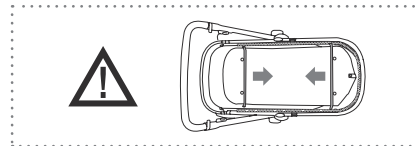

how to use

for Joolz Day, Joolz Day², Joolz Day³ & Joolz Day⁺

DAY