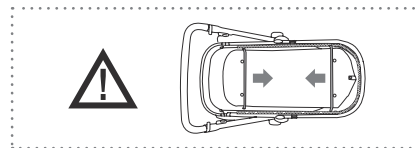

how to use

for Joolz Geo & Joolz Geo² mono