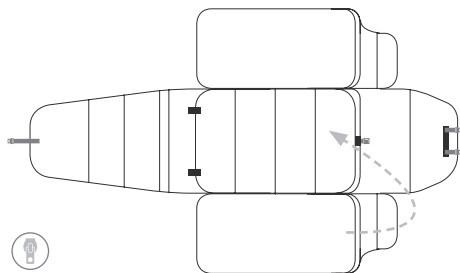

how to use

for Joolz Day, Joolz Day², Joolz Day³ & Joolz Day⁺

DAY