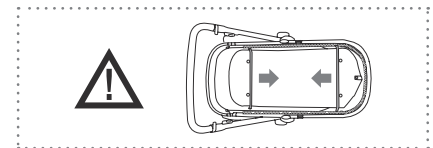

for Joolz Geo & Joolz Geo² duo

sizes & weights

HUB

seat

length	76 cm	29.9 in
width	57 cm	22.4 in
height	36 cm	14.2 in
weight	14,5 kg	32 lbs

cot

length	83 cm	32.7 in
width	57 cm	22.4 in
height	41 cm	16.1 in
weight	14,6 kg	32.2 lbs