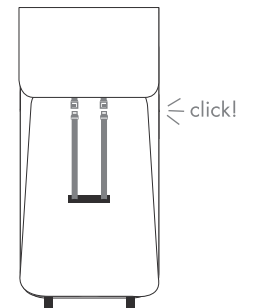

how to store

length	60 cm	23.6 in
width	21 cm	8.3 in
height	42 cm	16.5 in
weight	3 kg	6.6 lbs

how to fold

1

2

3

4

how to use