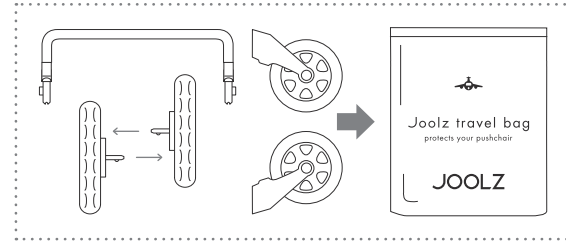

how to use

for Joolz Day, Joolz Day², Joolz Day³ & Joolz Day⁺

DAY