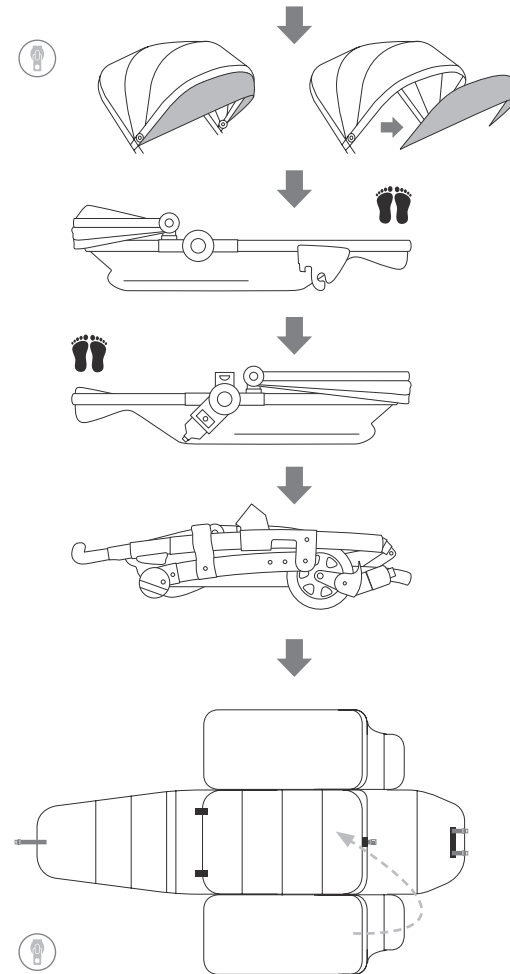

how to store

length	60 cm	23.6 in
width	21 cm	8.3 in
height	42 cm	16.5 in
weight	3 kg	6.6 lbs

how to fold

1

2

3

4

how to use

for Joolz Geo & Joolz Geo² duo

sizes & weights

HUB

seat

length	76 cm	29.9 in
width	57 cm	22.4 in
height	36 cm	14.2 in
weight	14,5 kg	32 lbs

cot

length	83 cm	32.7 in
width	57 cm	22.4 in
height	41 cm	16.1 in
weight	14,6 kg	32.2 lbs

cocoon

length	76 cm	29.9 in
width	57 cm	22.4 in
height	36 cm	14.2 in
weight	15,5 kg	34.2 lbs

DAY

cot

length	89 cm	35.0 in
width	57 cm	22.4 in
height	43 cm	16.9 in
weight	17,2 kg	37.9 lbs

seat

length	89 cm	35.0 in
width	57 cm	22.4 in
height	42 cm	16.5 in
weight	16,2 kg	35.7 lbs

GEO

cot

length	94 cm	37.0 in
width	57 cm	22.4 in
height	43 cm	16.9 in
weight	18,5 kg	40.8 lbs

seat

length	94 cm	37.0 in
width	57 cm	22.4 in
height	42 cm	16.5 in
weight	17,3 kg	38.1 lbs

upper seat/lower cot