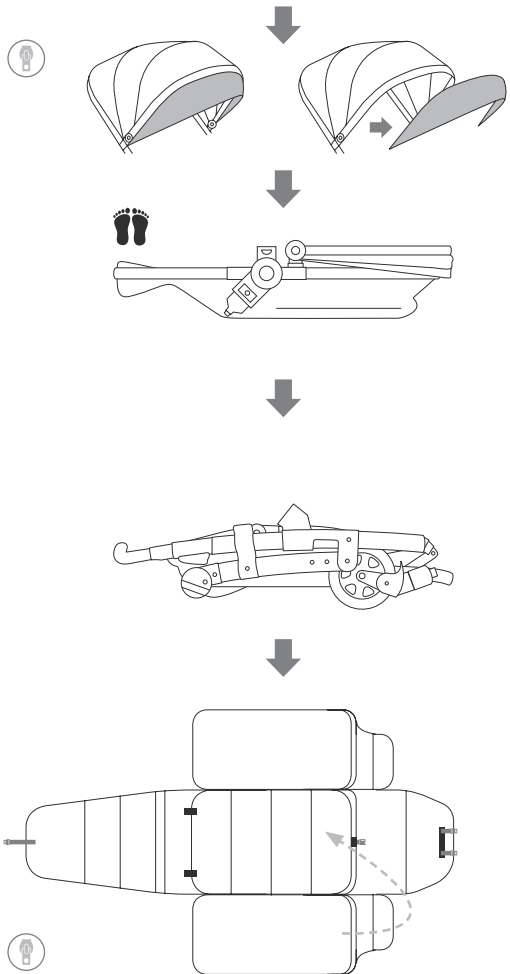

how to use

for Joolz Geo & Joolz Geo² mono